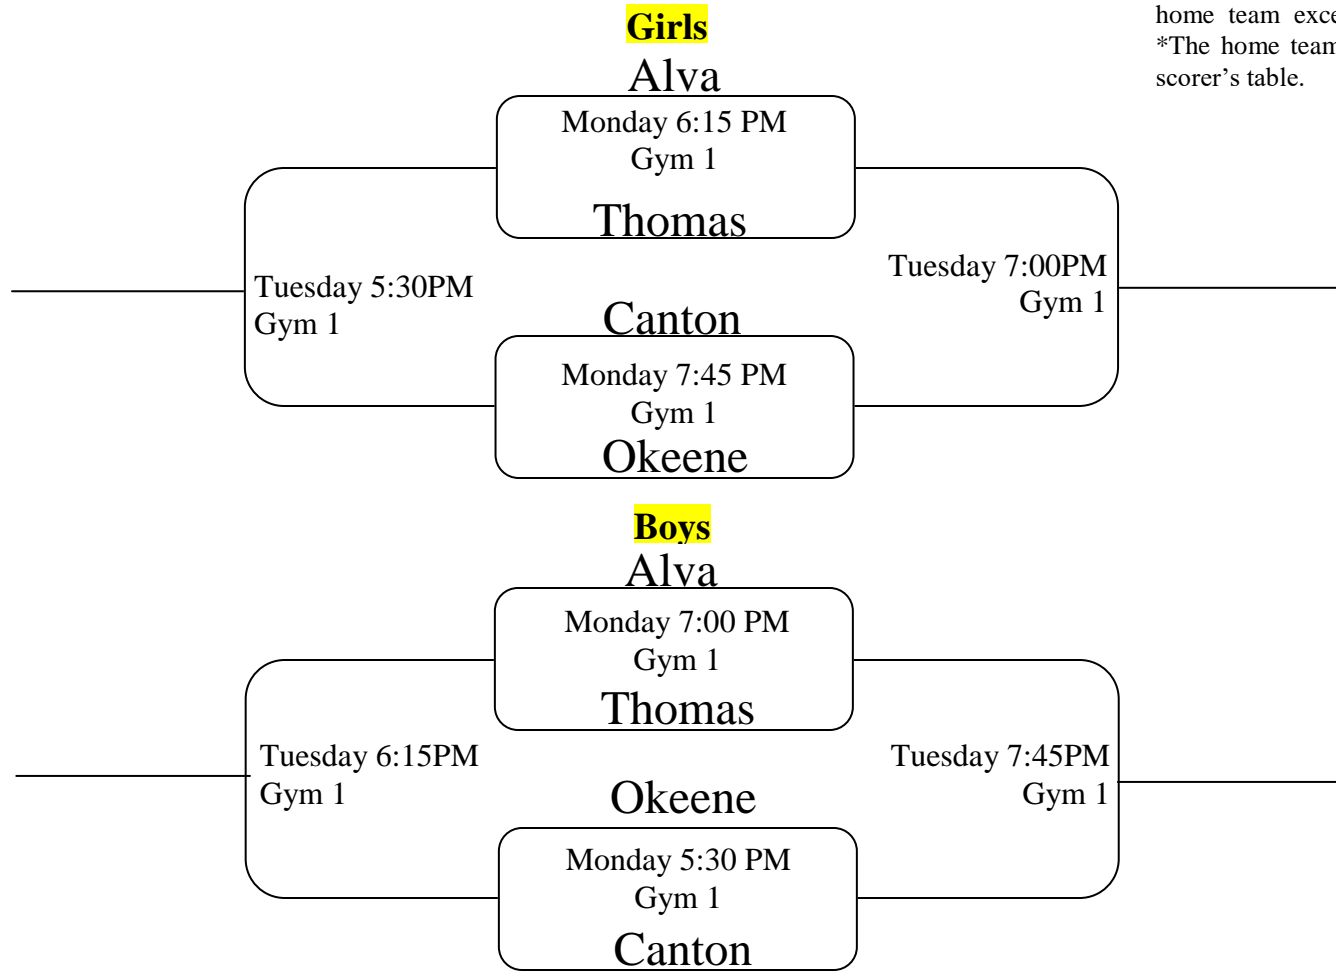

Official Bracket

Canton Lions Club 5th &
6th Grade Tournament
Feb 12 and 13

**6th Grade
Gym #1
(HS Gym)**

Top bracketed teams are considered the home team except when playing Canton, *The home team will sit to the left of the scorer's table.

Official Bracket

Canton Lions Club 5th &
6th grade tournament
Feb 12 and 13

**5th Grade
Gym #2
(Elem Gym)**

Top bracketed teams are considered the home team except when playing Canton, *The home team will sit to the left of the scorer's table.